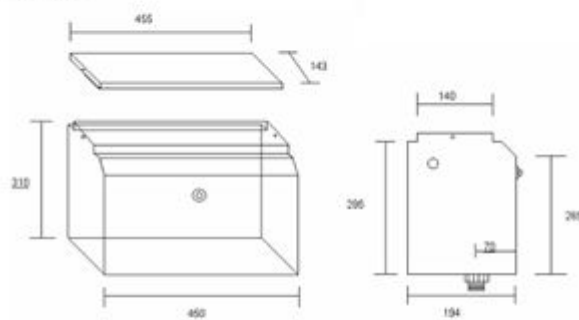

*National Stainless Steel Pty Ltd
27 Lincoln Street Minto NSW 2566
Ph: 9820 3708 Fx: 9820 3908*

*Product Code: NSSC
Cistern*

*Option: Top Press, Front Press, Pull Chain
& Dual Flush
Valves: 25mm, 50mm
Case Are Available For Sensor Flush System*