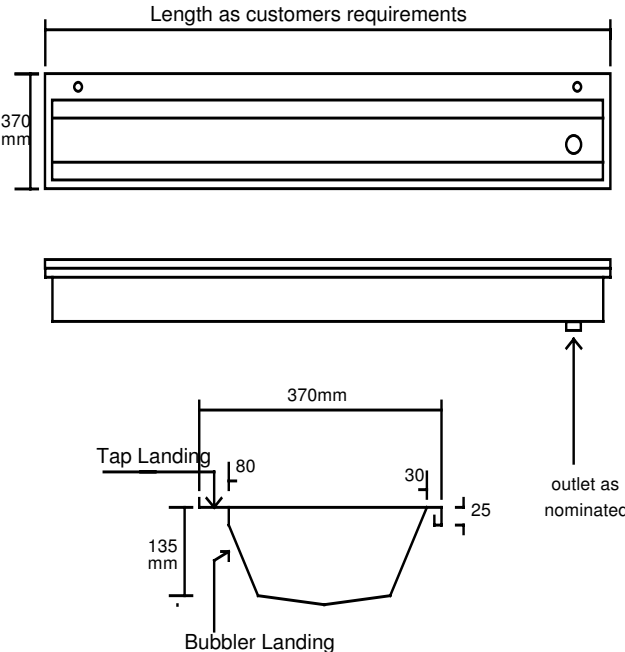

2006

**NATIONAL STAINLESS STEEL Pty Ltd
WALLSEND PATTERN – WASH TROUGH**

Product Code: NSSPWD

Material : commercial grade 304 1.2 thickness
Versatility : Can be used as wash or bubbler trough
Outlet positions as required
Extras : 300mm splashbacks if required