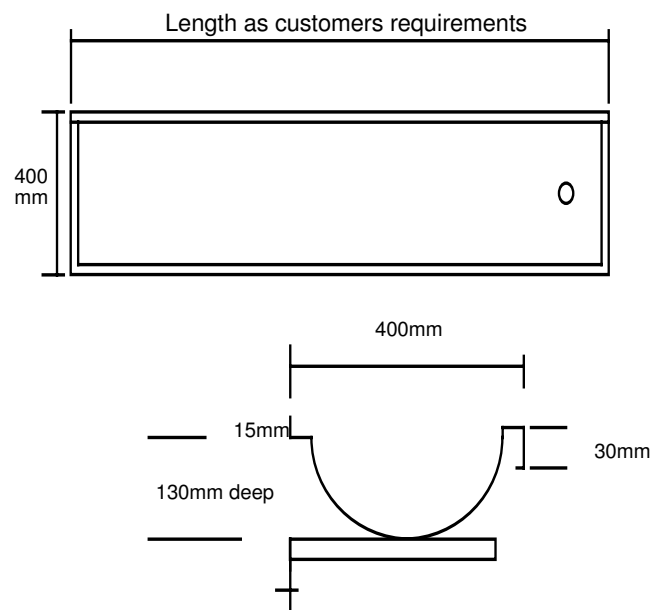

NATIONAL STAINLESS STEEL Pty Ltd

WASH TROUGH – PATTERN NO.3

Product Code: NSSWT3

Material : Commercial grade 304 s/s

Outlet positions left or right hand