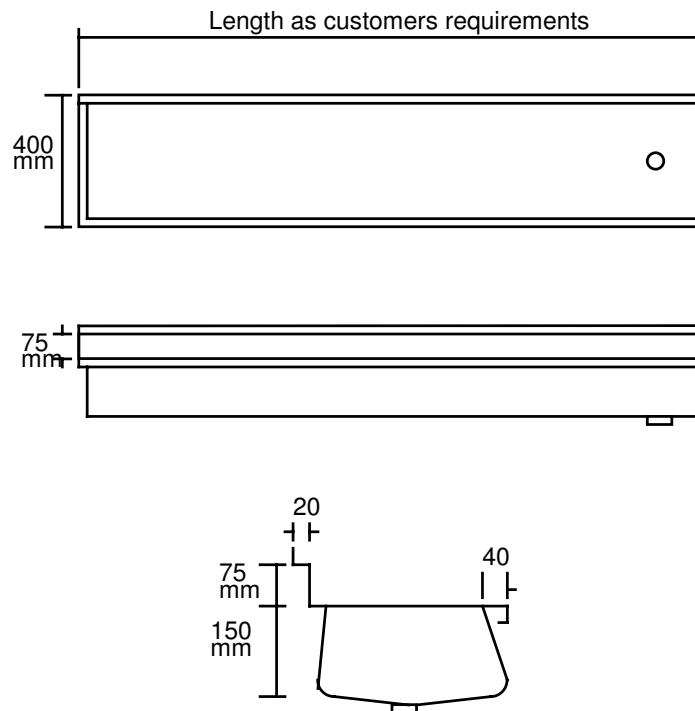

# NATIONAL STAINLESS STEEL WASH TROUGH – PATTERN NO 2

**Product Code: NSSWT2**

Material : Commercial grade 304 1.2 thickness  
Outlet position as requested sample shown only  
Tapholes if required