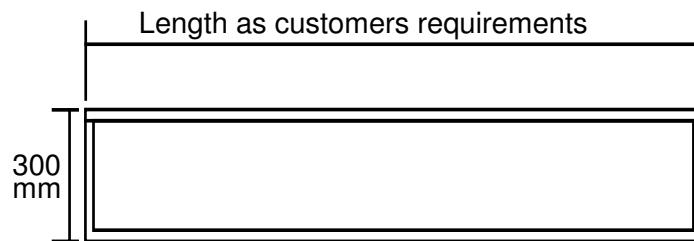

NATIONAL STAINLESS STEEL Pty Ltd
WASH TROUGH – PATTERN NO 1

Product Code: NSSWT1

Material : Commercial grade 304 stainless steel
 Outlet positions as requested