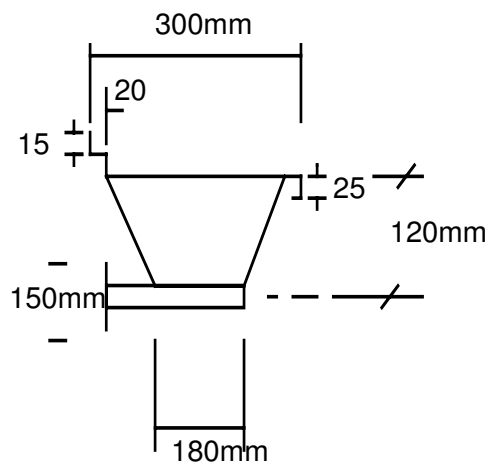

NATIONAL STAINLESS STEEL Pty Ltd
WASH TROUGH – PATTERN NO 1

Product Code: NSSWT1

Material : Commercial grade 304 stainless steel
 Outlet positions as requested