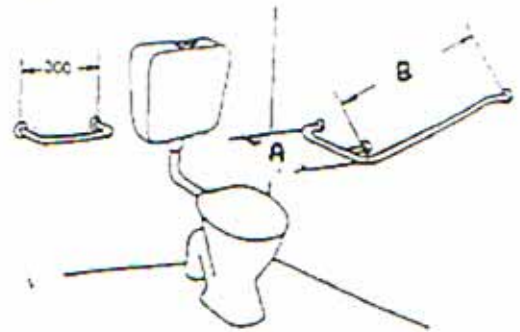

National Stainless Steel Pty Ltd
27 Lincoln street Minto NSW 2566
Ph 9820 3708 Fx 9820 3908

National Stainless Steel Pty Ltd Concealed Disabled toilet rails.
Available in 32mm dia
Product codes:

DT 3L As drawn, left hand assisted sitting on pan.
DT4 R Opposite as drawn.

DT 3L As drawn
A = 900mm B = 700mm

DT5L As drawn, Left hand assisted sitting on pan.
DT6R Opposite as drawn.

DT5L As drawn
A = 950mm B = 700mm

AT9L As drawn, Left hand assisted sitting on pan.
AT 10R Opposite as drawn.

AT9L As drawn
A = 450mm B = 700