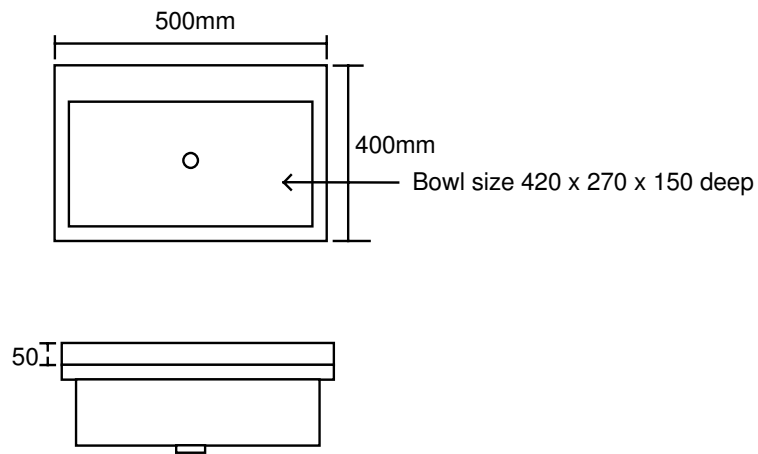

National Stainless Steel Pty Ltd
27 Lincoln street Minto NSW 2566
Ph 9820 3708 Fx 9820 3908

National Stainless Steel Pty Ltd
G1 Hand Basin
Product Code: NSSG1

Material : 1.2 grade 304 stainless steel
Option :1 , 2, 3 tap holes