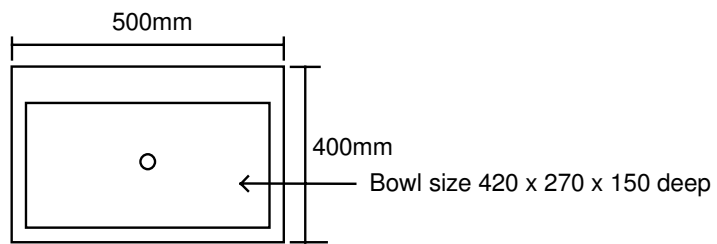

National Stainless Steel Pty Ltd
27 Lincoln street Minto NSW 2566
Ph 9820 3708 Fx 9820 3908

National Stainless Steel Pty Ltd
G1 Hand Basin
Product Code: NSSFHB

Material : 1.2 grade 304 stainless steel
Option :1 , 2, 3 tap holes