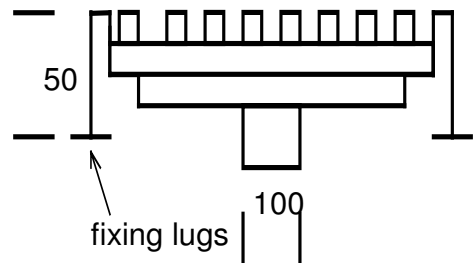

National Stainless Steel Pty Ltd  
27 Lincoln street Minto NSW 2566  
Ph 9820 3708 Fx 9820 3908

2006

National Stainless Steel Pty Ltd  
Floor Waste 2  
Product Code: NSSFW2

1.2 grade 304  
Stainless Steel  
tray complete  
with 100mm outlet  
90mm long

Removable 10 x 10 flat bar  
Grate. 7mm gap between

Alternate sizes available on request.