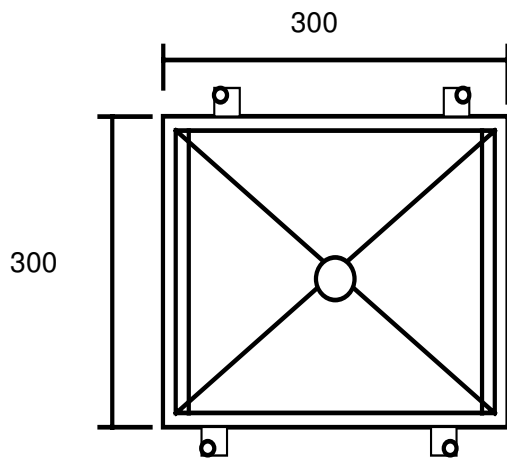

National Stainless Steel Pty Ltd  
27 Lincoln street Minto NSW 2566  
Ph 9820 3708 Fx 9820 3908

2006

National Stainless Steel Pty Ltd  
Floor Waste 2  
Product Code: NSSFW2

1.2 grade 304  
Stainless Steel  
tray complete  
with 100mm outlet  
90mm long

Removable 10 x 10 flat bar  
Grate. 7mm gap between

Alternate sizes available on request.