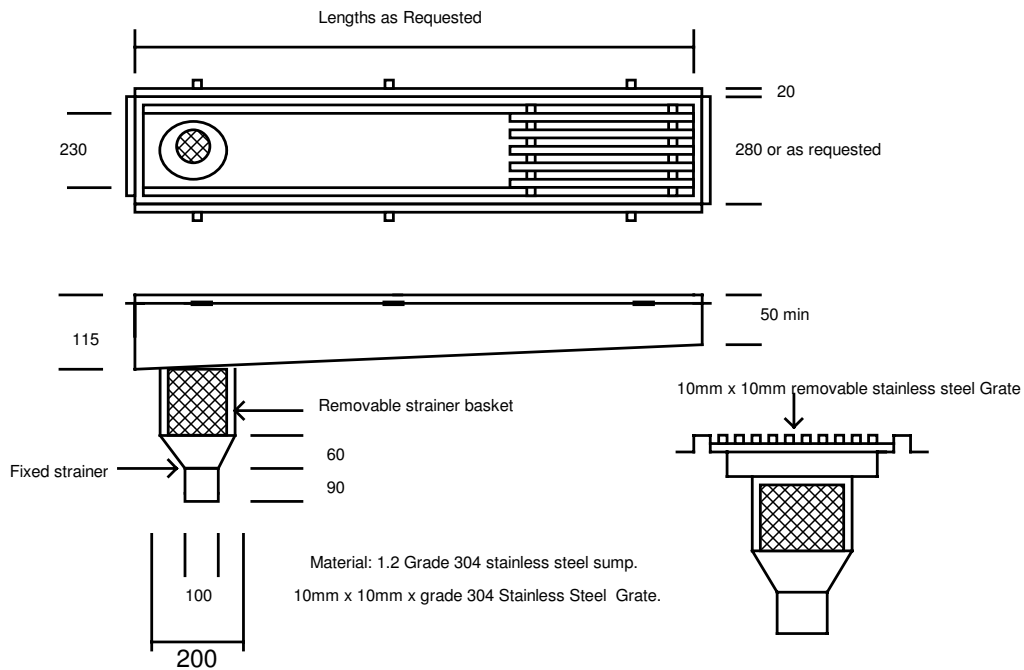

National Stainless Steel Pty Ltd
27 Lincoln Street Minto NSW 2566
Ph 9820 3708 Fx 98203908

2006

National Stainless Steel Pty Ltd
Floor trough.
Product Code: NSSFT

Above diagram guide only.

Lengths, Widths and depths available on request