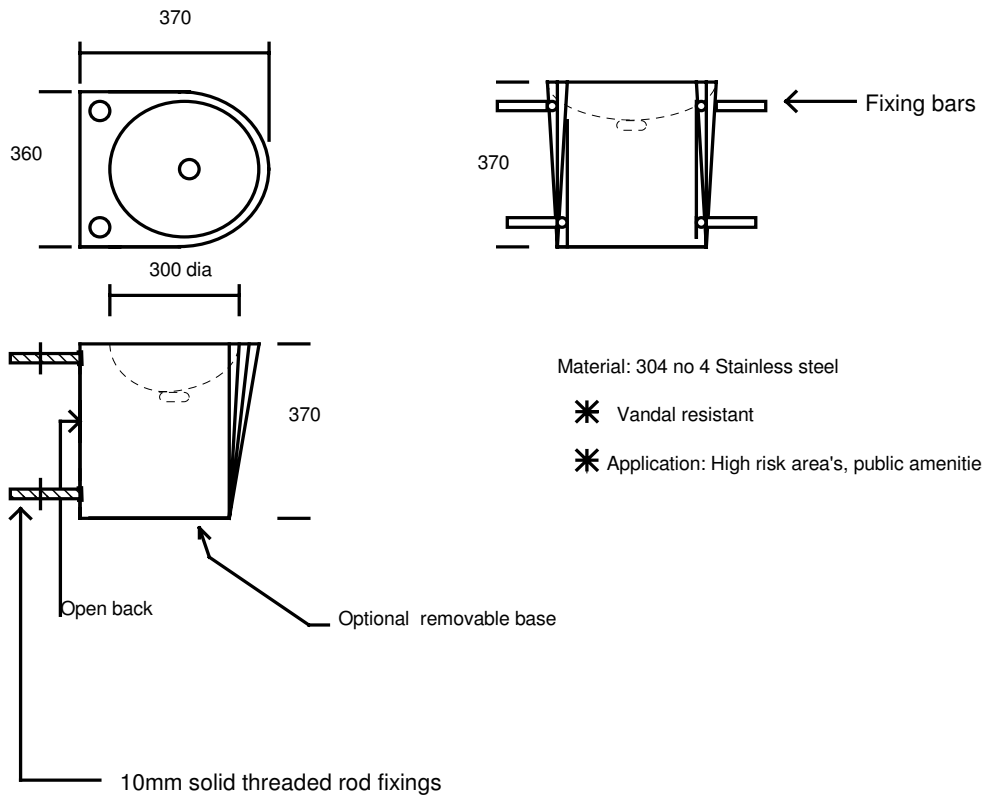

National Stainless Steel Pty Ltd  
27 Lincoln street Minto NSW 2566  
Ph 9820 3708                      Fx 9820 3908

National Stainless steel Pty Ltd  
Concealed hand basin  
Product code: NSSCH

Material: 304 no 4 Stainless steel